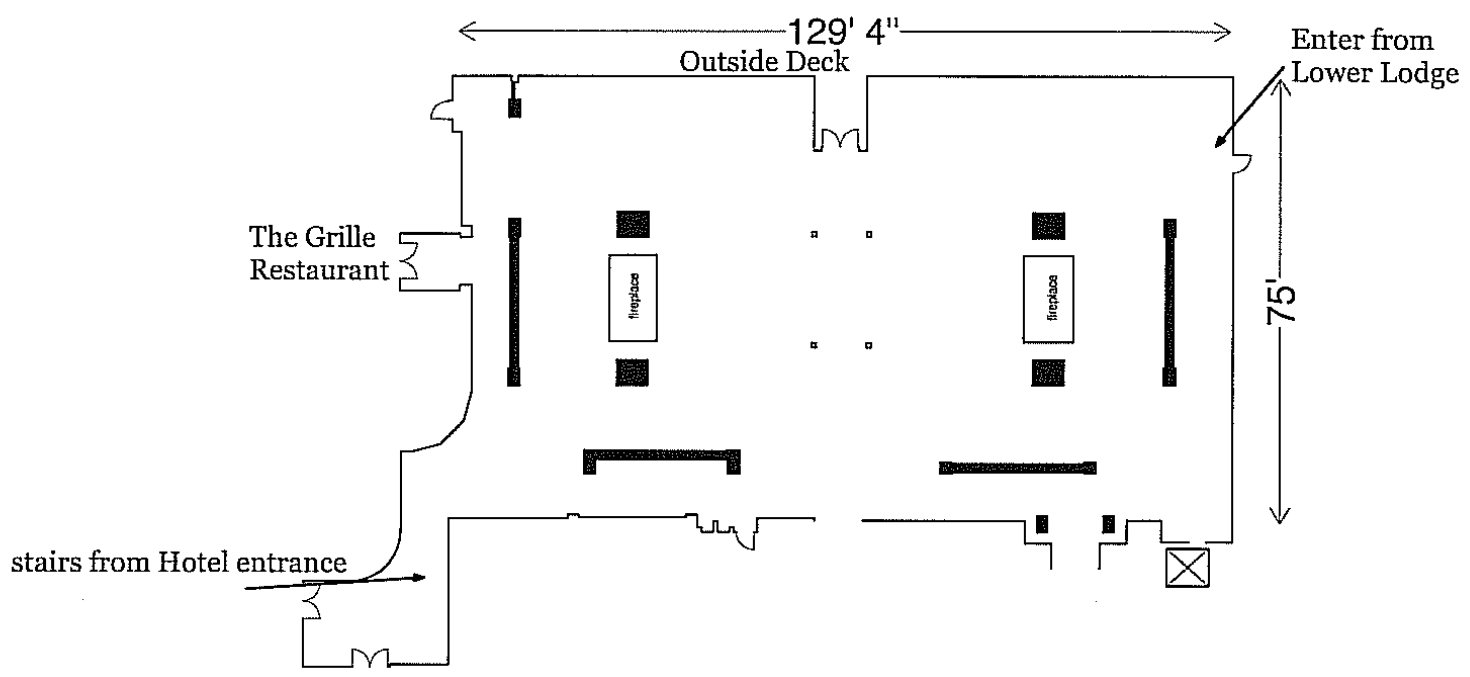

The Lodge

Meeting Room	Dimensions	Sq Ft	Theatre	Classroom	Banquets	U-Shape	Reception
Lodge	129 x 75	9,675	450	280	350	-	180