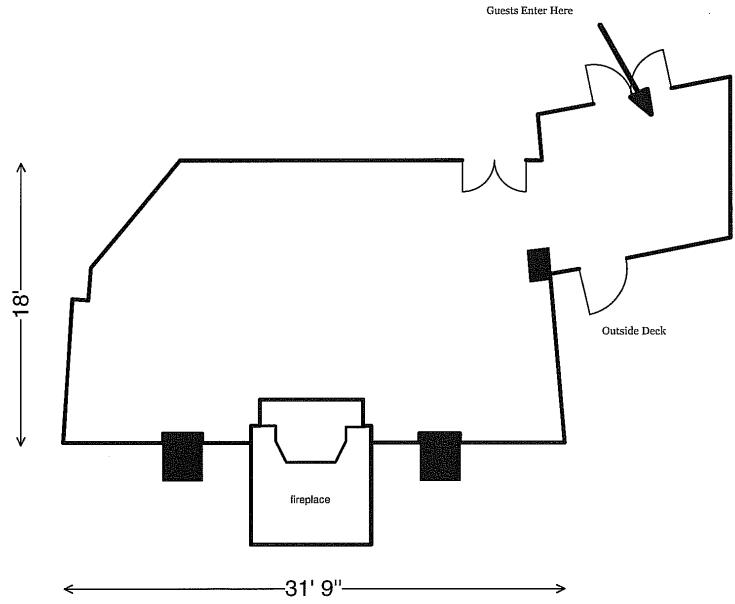

Fireside Suite

Meeting Room	Dimensions	Sq Ft	Theatre	Classroom	Banquets	U-Shape	Reception
Fireside Suite	18 x 31	558	45	16	30	10	-

Blue Spruce Boardroom

White Oak Boardroom

Meeting Room	Dimensions	Sq Ft	Theatre	Classroom	Banquets	U-Shape	Reception
Blue Spruce Boardroom	19 x 23	437	-	-	-	-	-
White Oak Boardroom	19 x 23	437	-	-	-	-	-