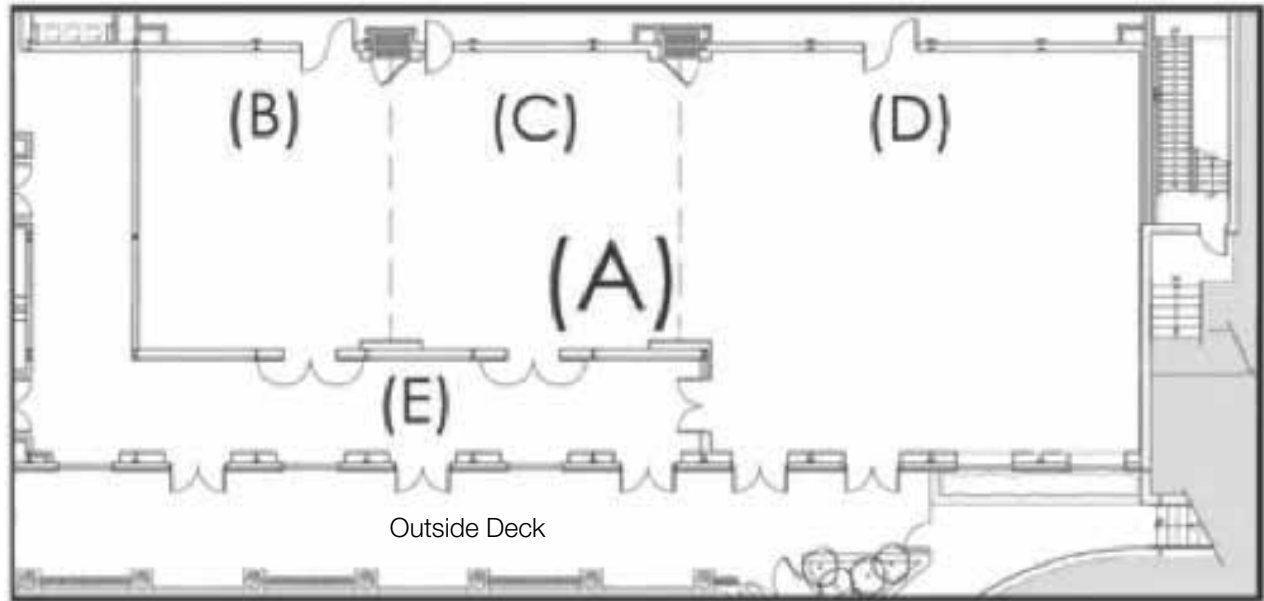

Woodland Ballroom
 South Building, Second Floor

Meeting Room	Dimensions	Sq Ft	Theatre	Classroom	Banquets	U-Shape	Reception
Woodland Ballroom (A)	113' Long	4466	400	200	250	-	180
Winterberry (B)	34 x 28	952	80	40	50	15	-
Hemlock (C)	34 x 33	1122	100	60	70	30	-
Willow (D)	46 x 52	2392	200	120	120	50	-
Pre-Function (E)	11 x 64	704	-	-	-	-	-